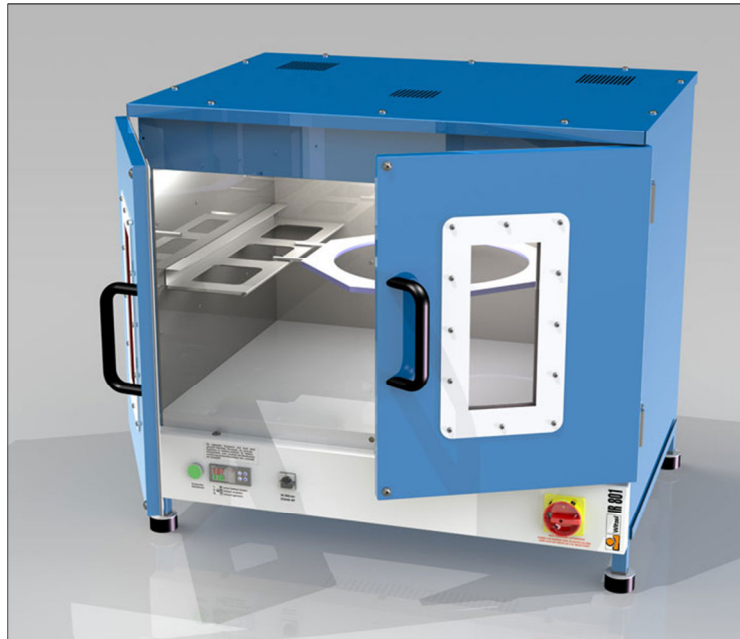

## Newest in our line of IR ovens!

Note: Optional blister tray shown

## Witzel IR 800 Infrared Oven

Stainless steel housing inside, Heat provided by 8 Infrared tubes, temperature controlling IR-sensor prevents you from ever burning plastics again. Displays with actual and set-temperature, Stores 4 preset temp settings, Dual pane windows, 2 interior lights, 1x tray with teflon

### Specifications:

Inside Dims: 31.5"W x22.5"D x 17"H, Exterior Dims: 35.5" W x 27.5" D x 35" H  
220-230 Volt/ 1Phase